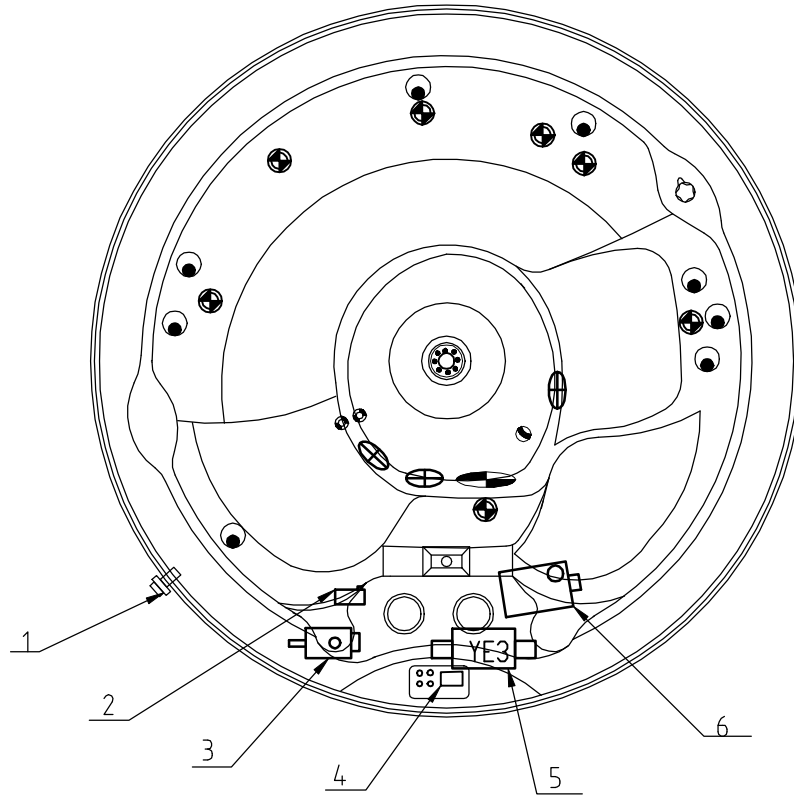

Riptide
HOT TUBS • SWIM SPAS

Model Name: Metro

Fitting

Notes: Due to manufacturing tolerances, there could be some minor differences between the actual spa and the drawing above. If site planning is critical to such tolerances, be sure to measure your actual spa. All specifications are subject to change without notice. Some components may be optional on your spa.

9		01.03.04.0340	Single cylinder skimmer(standard grey)	1	pc
8		01.03.03.0228	2 inch Suction (full set)-SS face	3	pcs
7		01.03.03.0129	Ozone nozzle(Standard grey)	2	pcs
6		01.03.04.0366	5 inch Directional River Jet Internal(Screw in)	1	pc
5		01.03.04.0217	1 inch internal return air valve	1	pc
4		01.03.04.0334	Large 4 inch single injection rotary nozzle insert-plastic alpha face cover	8	pcs
3		01.03.04.0343	3/4 stainless steel floor drain	1	pc
2		01.03.04.0333	Large 4 inch Spherical Nozzle Plug-Plastic Alpha Face Cover	7	pcs
1		01.03.03.0107	5 inch light housing-complete set	1	pc
NO.	Icon	Part#	Description	Qty	Unit

ZC.SL5100S.0001 Edition:05/12/2017

Riptide
HOT TUBS • SWIM SPAS

Model Name: Metro

Business plan

Notes: Due to manufacturing tolerances, there could be some minor differences between the actual spa and the drawing above. If site planning is critical to such tolerances, be sure to measure your actual spa.
All specifications are subject to change without notice.
Some components may be optional on your spa.

6		01.03.05.0523	3HP Single Speed Pump (2.4m GECKO power cable)	1	pc
5		01.03.05.0669	IN.YE-3-H3.0 Control Box	1	pc
4		01.03.05.0539	Gecko Control Panel - IN .K300	1	pc
3		01.03.05.0490	Circulation Pump	1	pc
2		01.03.05.0035	CP Ozone Generator (2.4m GECKO power cable)	1	pc
1		01.03.03.0183	External Drain	1	pc
NO.	Icon	Part#	Description	Qty	Unit