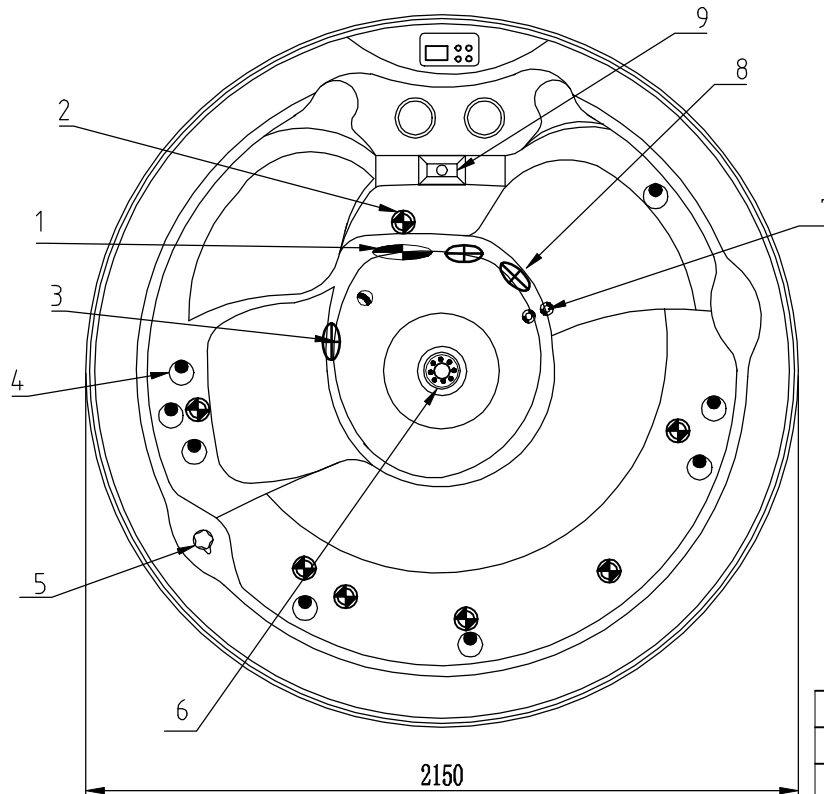

Notes: Due to manufacturing tolerances, there could be some minor differences between the actual spa and the drawing above. If site planning is critical to such tolerances, be sure to measure your actual spa.
All specifications are subject to change without notice.
Some components may be optional on your spa.

Riptide
HOT TUBS • SWIM SPAS

Model Name: Metro

Fitting

Notes: Due to manufacturing tolerances, there could be some minor differences between the actual spa and the drawing above. If site planning is critical to such tolerances, be sure to measure your actual spa. All specifications are subject to change without notice. Some components may be optional on your spa.

9		01.03.04.0340	Single cylinder skimmer(standard grey)	1	pc
8		01.03.03.0228	2 inch Suction (full set)-SS face	3	pcs
7		01.03.03.0129	Ozone nozzle(Standard grey)	2	pcs
6		01.03.04.0366	5 inch Directional River Jet Internal(Screw in)	1	pc
5		01.03.04.0217	1 inch internal return air valve	1	pc
4		01.03.04.0334	Large 4 inch single injection rotary nozzle insert-plastic alpha face cover	8	pcs
3		01.03.04.0343	3/4 stainless steel floor drain	1	pc
2		01.03.04.0333	Large 4 inch Spherical Nozzle Plug-Plastic Alpha Face Cover	7	pcs
1		01.03.03.0107	5 inch light housing-complete set	1	pc
NO.	Icon	Part#	Description	Qty	Unit

ZC.SL5100S.0001 Edition:05/12/2017

Riptide
HOT TUBS • SWIM SPAS

Model Name: Metro

Business plan

Notes: Due to manufacturing tolerances, there could be some minor differences between the actual spa and the drawing above. If site planning is critical to such tolerances, be sure to measure your actual spa.
All specifications are subject to change without notice.
Some components may be optional on your spa.