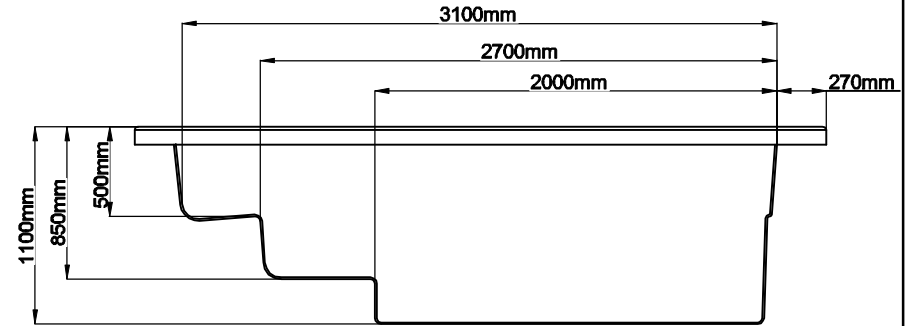

Notes: Due to manufacturing tolerances, there could be some minor differences between the actual spa and the drawing above. If site planning is critical to such tolerances, be sure to measure your actual spa. All specifications are subject to change without notice. Some components may be optional on your spa.

		Ozone Connection (Whole Set)	01.03.03.0221	2	pcs								
9		5" Light housing without Holder	01.03.03.0108	2	pcs								
8		Swim Jet with inner diameter 38mm-Force 10	01.03.04.0104	4	pcs								
7		Star-Shape SS Bottom Drain	01.03.04.0099	1	pcs								
16		EVA Headrest-Trapeziform	01.03.03.0375	2	pcs	6		Jet Face - 4" - Twin Spin	01.03.04.0090	2	pcs		
15		5" Jet Internal-Twin pulse	01.03.04.0094	2	pcs	5		4"Jet internal-Single pulse	01.03.04.0089	6	pcs		
14		2"Water diverter valve	01.03.03.0215	2	pcs			3"Jet internal-Directinal	01.03.04.0082	30	pcs		
13		Filter cartridge - 25 sq ft	01.03.03.0229	2	pcs	3		2" Jet Internal-Directional	01.03.04.0078	4	pcs		
12		Twin Cilinder Skimmer (carbon grey)	01.03.03.0095	1	pc	2		1" Air Check Valve Assembly	01.03.03.0217	4	pcs		
11		2"Suction (full set) - SS face	01.03.03.0248	9	pcs	1		Swim Pole Base	01.03.06.0189	1	pcs		
NO	ICON	DESCRIPTION	PART #	QTY	UNIT	NO	ICON	DESCRIPTION	PART #	QTY	UNIT		
Edition:05/12/2018												ZC.OD39.0097	

E-E

Notes: Due to manufacturing tolerances, there could be some minor differences between the actual spa and the drawing above. If site planning is critical to such tolerances, be sure to measure your actual spa. All specifications are subject to change without notice. Some components may be optional on your spa.