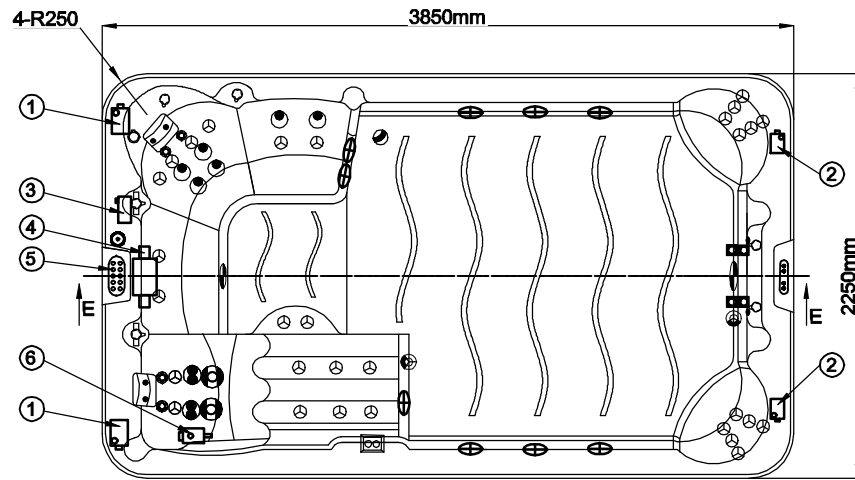

Notes: Due to manufacturing tolerances, there could be some minor differences between the actual spa and the drawing above. If site planning is critical to such tolerances, be sure to measure your actual spa. All specifications are subject to change without notice. Some components may be optional on your spa.

		Ozone Connection (Whole Set)	01.03.03.0221	2	pcs								
9		5" Light housing without Holder	01.03.03.0108	2	pcs								
8		Swim Jet with inner diameter 38mm-Force 10	01.03.04.0104	4	pcs								
7		Star-Shape SS Bottom Drain	01.03.04.0099	1	pcs								
16		EVA Headrest-Trapeziform	01.03.03.0375	2	pcs	6		Jet Face - 4" - Twin Spin	01.03.04.0090	2	pcs		
15		5" Jet Internal-Twin pulse	01.03.04.0094	2	pcs	5		4"Jet internal-Single pulse	01.03.04.0089	6	pcs		
14		2"Water diverter valve	01.03.03.0215	2	pcs			3"Jet internal-Directinal	01.03.04.0082	30	pcs		
13		Filter cartridge - 25 sq ft	01.03.03.0229	2	pcs	3		2" Jet Internal-Directional	01.03.04.0078	4	pcs		
12		Twin Cilinder Skimmer (carbon grey)	01.03.03.0095	1	pc	2		1" Air Check Valve Assembly	01.03.03.0217	4	pcs		
11		2"Suction (full set) - SS face	01.03.03.0248	9	pcs	1		Swim Pole Base	01.03.06.0189	1	pcs		
NO	ICON	DESCRIPTION	PART #	QTY	UNIT	NO	ICON	DESCRIPTION	PART #	QTY	UNIT		
Edition:05/12/2018												ZC.OD39.0097	

E-E

Notes: Due to manufacturing tolerances, there could be some minor differences between the actual spa and the drawing above. If site planning is critical to such tolerances, be sure to measure your actual spa. All specifications are subject to change without notice. Some components may be optional on your spa.