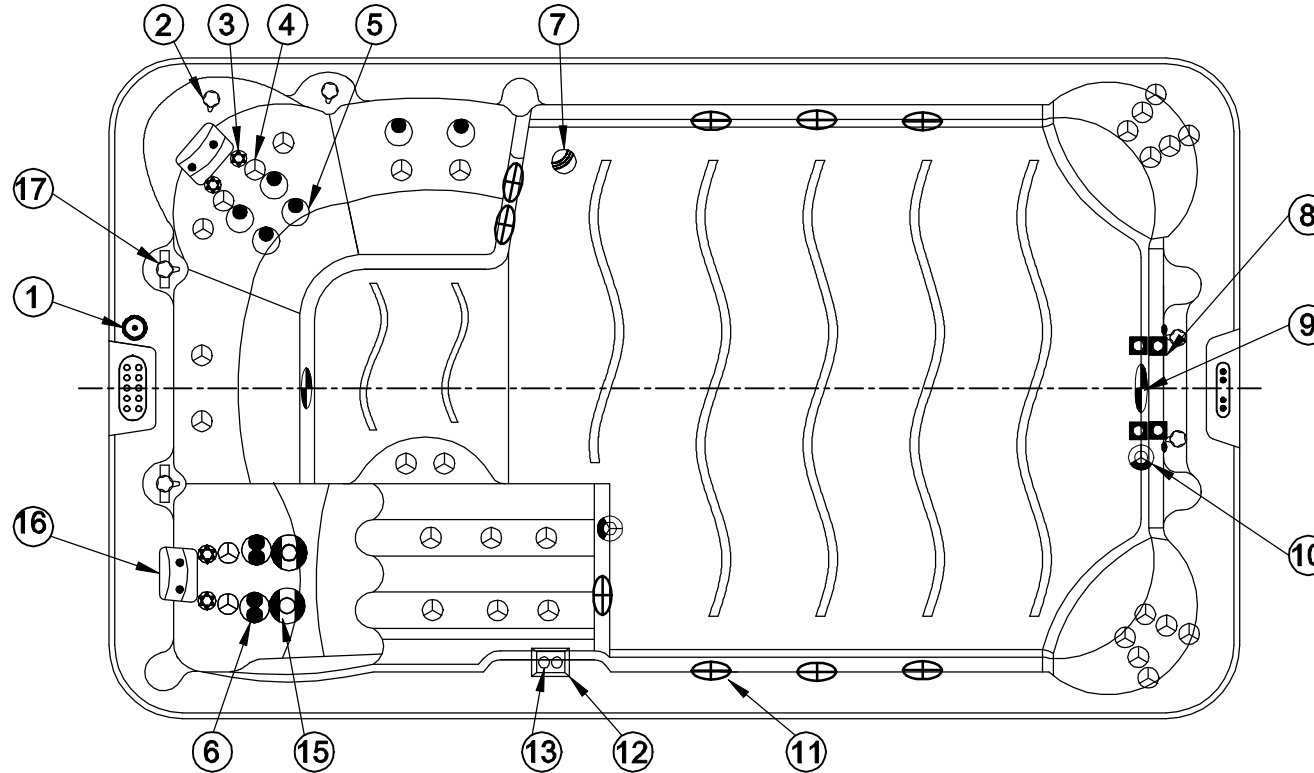

Notes: Due to manufacturing tolerances, there could be some minor differences between the actual spa and the drawing above. If site planning is critical to such tolerances, be sure to measure your actual spa. All specifications are subject to change without notice. Some components may be optional on your spa.

		Ozone Connection (Whole Set)	01.03.03.0221	2	pcs								
9		5" Light housing without Holder	01.03.03.0108	2	pcs								
8		Swim Jet with inner diameter 38mm-Force 10	01.03.04.0104	4	pcs								
7		Star-Shape SS Bottom Drain	01.03.04.0099	1	pcs								
16		EVA Headrest-Trapeziform	01.03.03.0375	2	pcs	6		Jet Face - 4" - Twin Spin	01.03.04.0090	2	pcs		
15		5" Jet Internal-Twin pulse	01.03.04.0094	2	pcs	5		4"Jet internal-Single pulse	01.03.04.0089	6	pcs		
14		2"Water diverter valve	01.03.03.0215	2	pcs			3"Jet internal-Directinal	01.03.04.0082	30	pcs		
13		Filter cartridge - 25 sq ft	01.03.03.0229	2	pcs	3		2" Jet Internal-Directional	01.03.04.0078	4	pcs		
12		Twin Cilinder Skimmer (carbon grey)	01.03.03.0095	1	pc	2		1" Air Check Valve Assembly	01.03.03.0217	4	pcs		
11		2"Suction (full set) - SS face	01.03.03.0248	9	pcs	1		Swim Pole Base	01.03.06.0189	1	pcs		
NO	ICON	DESCRIPTION	PART #	QTY	UNIT	NO	ICON	DESCRIPTION	PART #	QTY	UNIT		
Edition:05/12/2018												ZC.OD39.0097	

E-E

Notes: Due to manufacturing tolerances, there could be some minor differences between the actual spa and the drawing above. If site planning is critical to such tolerances, be sure to measure your actual spa. All specifications are subject to change without notice. Some components may be optional on your spa.